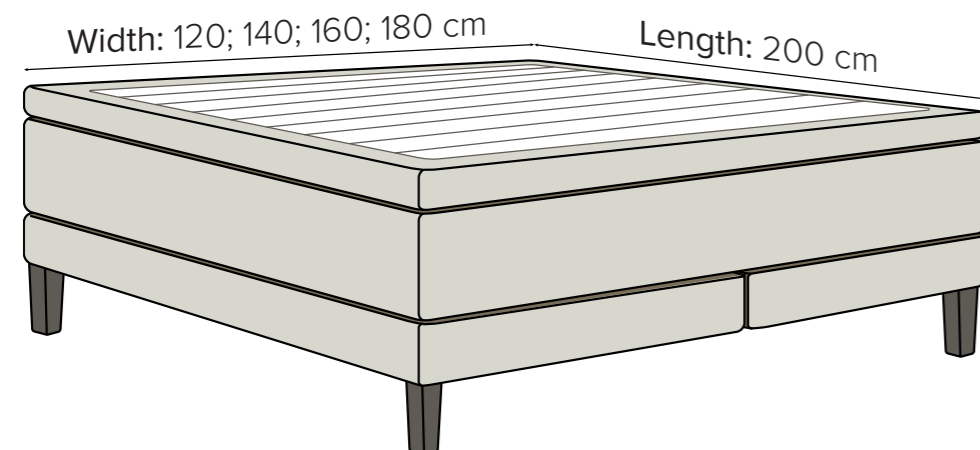

BED SIZES

MATTRESS ELASTICITY CHOICES