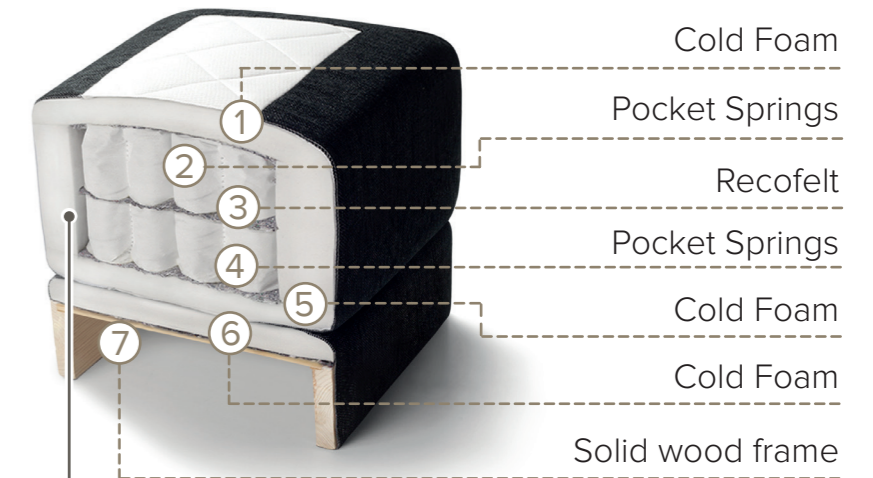

BEECH

WHITE

Metal colors

STAINLESS STEEL

MATTE BLACK

BED STRUCTURE

7 ZONE POCKET SPRING SYSTEM

TURNABLE MATTRESS
Easy switch between two different firmnesses

BED SIZES

MATTRESS ELASTICITY CHOICES

SOFT

MEDIUM

HARD

EXTRA HARD