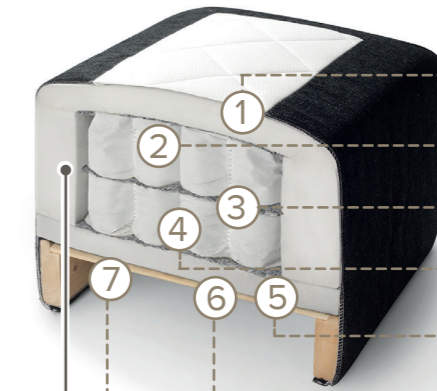

OAK

BEECH

WHITE

Metal colors

STAINLESS STEEL

MATTE BLACK

BED STRUCTURE

Cold Foam

Pocket Springs

Recofelt

Pocket Springs

Cold Foam

Fibertex

Solid wood frame

7 ZONE POCKET SPRING SYSTEM

TURNABLE MATTRESS

Easy switch between two different firmnesses

MATTRESS ELASTICITY CHOICES

SOFT

MEDIUM

HARD

EXTRA HARD

BED SIZES

Width: 80; 90; 120; 140; 160; 180 cm
Length: 200 cm