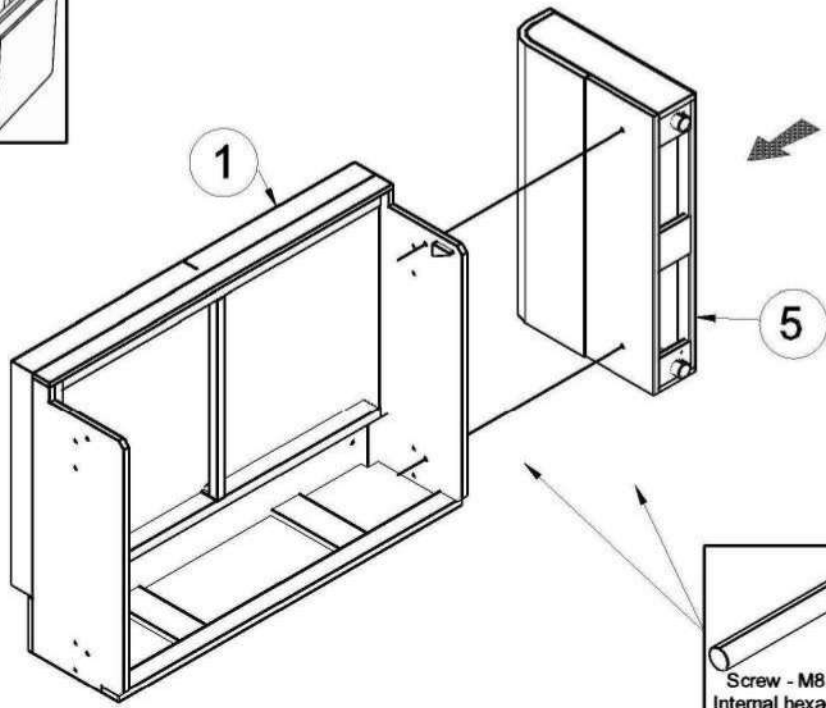

Scandic corner sofa bed

Length 2260 mm

Height 850 mm

Depth 1620 mm

FURNITURE

x4
Screw - M8 L40 - Internal hexagon D6

x4
Washer - M8

x8
Screw - 3,5x30

x8
Leg - D45 H25

x8
Screw - M6 L20

x4
Sectional Hook

x1
Hex key

x4
Bolt - M8 L40

1

Left hand Corner

Right hand Corner

Right hand Corner

Left hand Corner