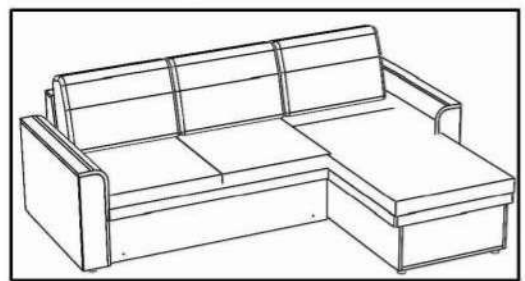

Scandic corner sofa bed

Length 2260 mm

Height 850 mm

Depth 1620 mm

FURNITURE

x4
Screw - M8 L40 - Internal hexagon D6

x4
Washer - M8

x8
Screw - 3,5x30

x8
Leg - D45 H25

x8
Screw - M6 L20

x4
Sectional Hook

x1
Hex key

x4
Bolt - M8 L40

1

Left hand Corner

Right hand Corner

Right hand Corner

Left hand Corner