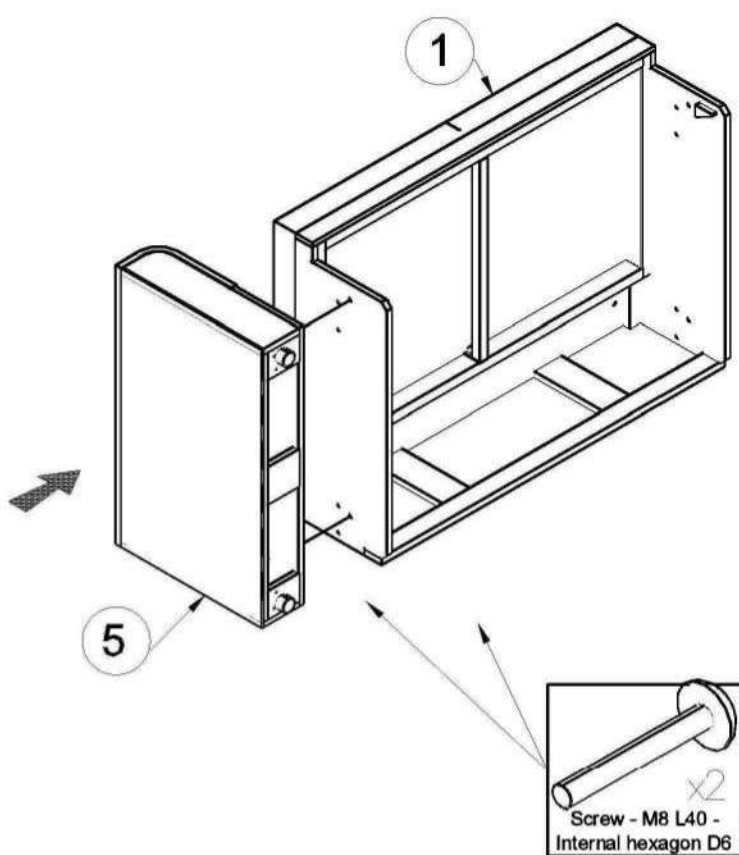

Scandic corner sofa bed

Length 2260 mm

Height 850 mm

Depth 1620 mm

FURNITURE

x4
Screw - M8 L40 - Internal hexagon D6

x4
Washer - M8

x8
Screw - 3,5x30

x8
Leg - D45 H25

x8
Screw - M6 L20

x4
Sectional Hook

x1
Hex key

x4
Bolt - M8 L40

1

Left hand Corner

Right hand Corner