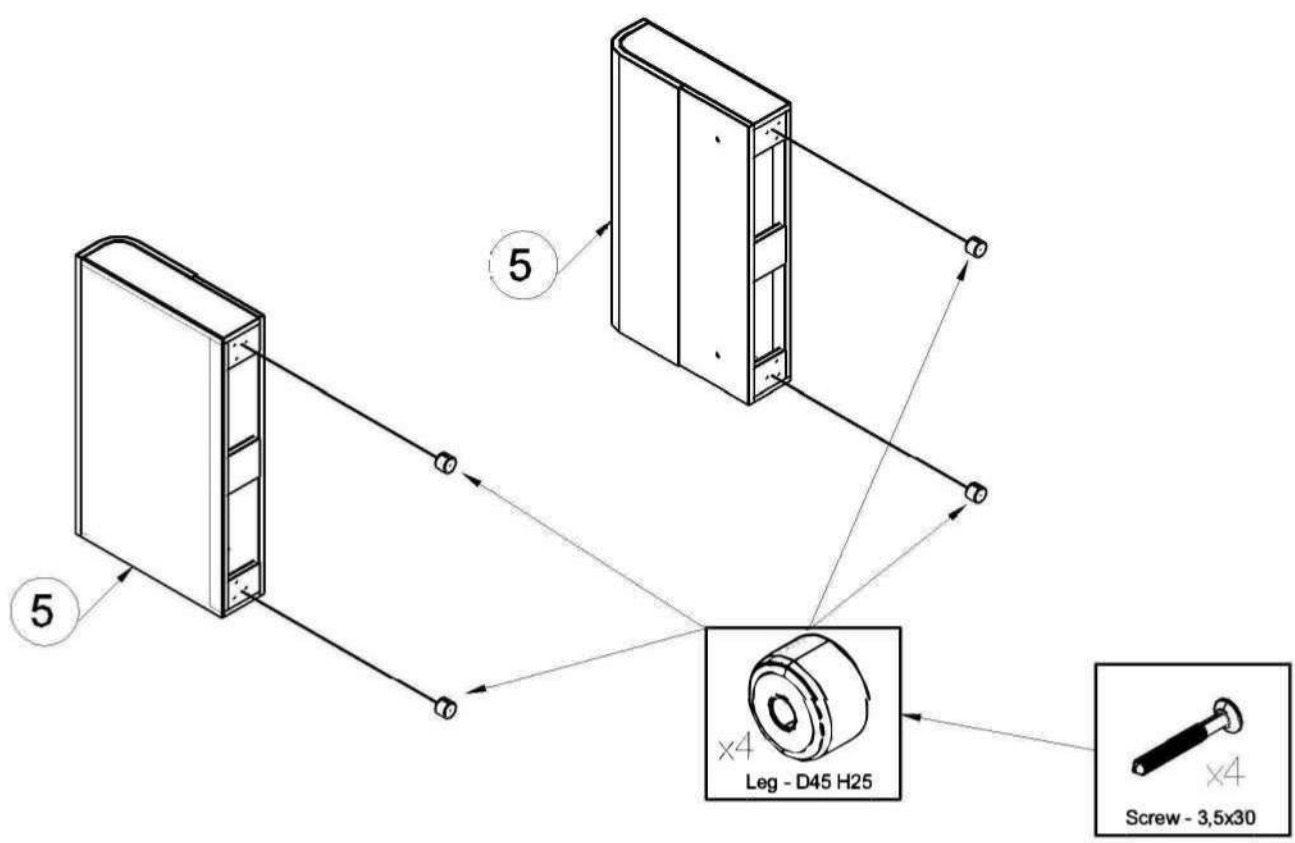

Scandic corner sofa bed

Length 2260 mm

Height 850 mm

Depth 1620 mm

FURNITURE

x4
Screw - M8 L40 - Internal hexagon D6

x4
Washer - M8

x8
Screw - 3,5x30

x8
Leg - D45 H25

x8
Screw - M6 L20

x4
Sectional Hook

x1
Hex key

x4
Bolt - M8 L40

1

Left hand Corner

Right hand Corner

Right hand Corner

Left hand Corner