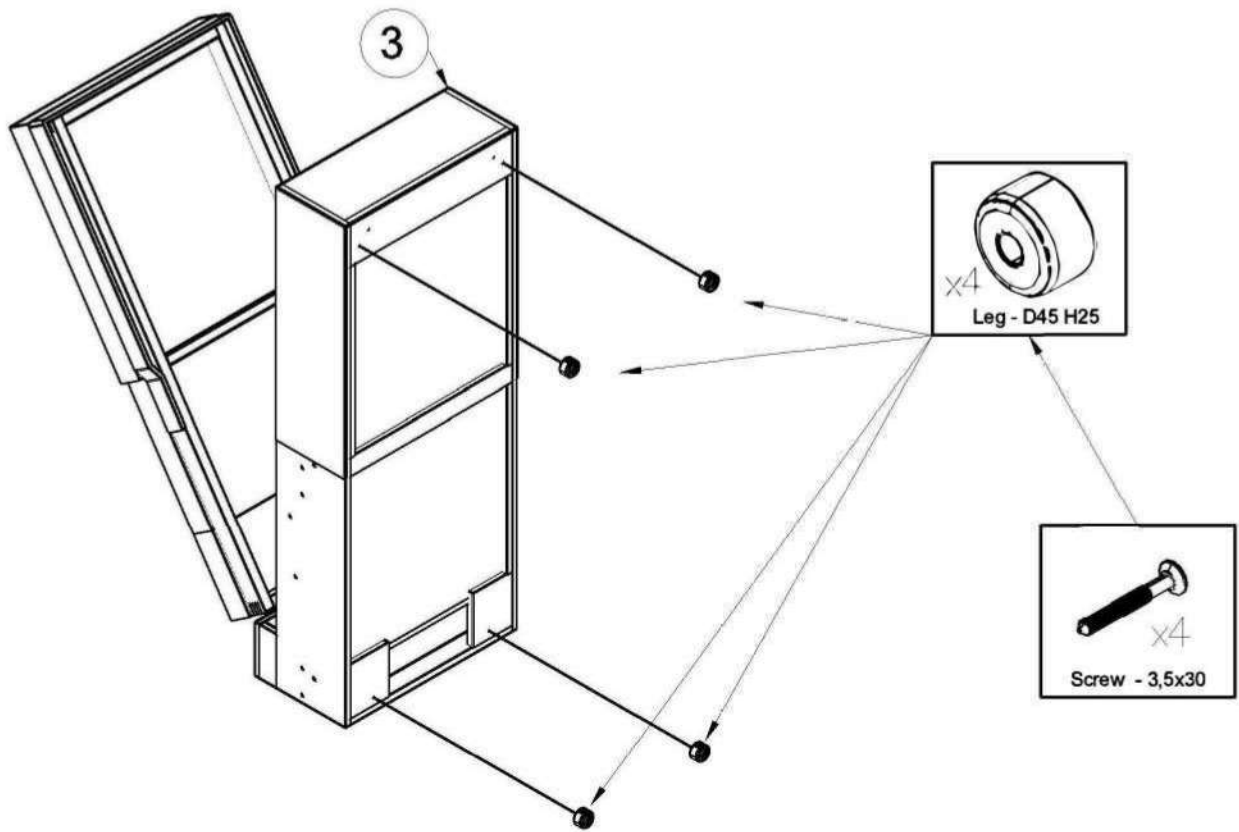

Scandic corner sofa bed

Length 2260 mm

Height 850 mm

Depth 1620 mm

FURNITURE

x4
Screw - M8 L40 - Internal hexagon D6

x4
Washer - M8

x8
Screw - 3,5x30

x8
Leg - D45 H25

x8
Screw - M6 L20

x4
Sectional Hook

x1
Hex key

x4
Bolt - M8 L40

1

Left hand Corner

Right hand Corner

Right hand Corner

Left hand Corner