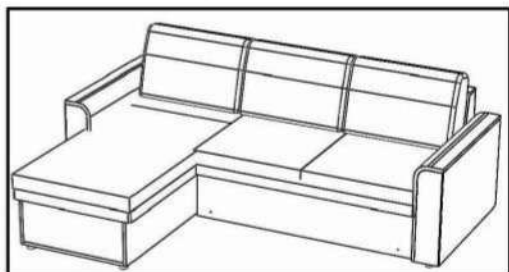

Scandic corner sofa bed

Length 2260 mm

Height 850 mm

Depth 1620 mm

FURNITURE

x4
Screw - M8 L40 - Internal hexagon D6

x4
Washer - M8

x8
Screw - 3,5x30

x8
Leg - D45 H25

x8
Screw - M6 L20

x4
Sectional Hook

x1
Hex key

x4
Bolt - M8 L40

1

Left hand Corner

Right hand Corner

Right hand Corner

Left hand Corner