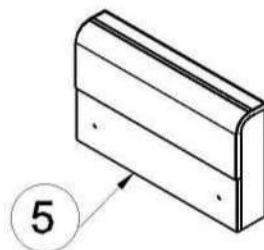

Scandic corner sofa bed

Length 2260 mm

Height 850 mm

Depth 1620 mm

FURNITURE

x4
Screw - M8 L40 - Internal hexagon D6

x4
Washer - M8

x8
Screw - 3,5x30

x8
Leg - D45 H25

x8
Screw - M6 L20

x4
Sectional Hook

x1
Hex key

x4
Bolt - M8 L40

1

Left hand Corner

Right hand Corner

Right hand Corner

Left hand Corner