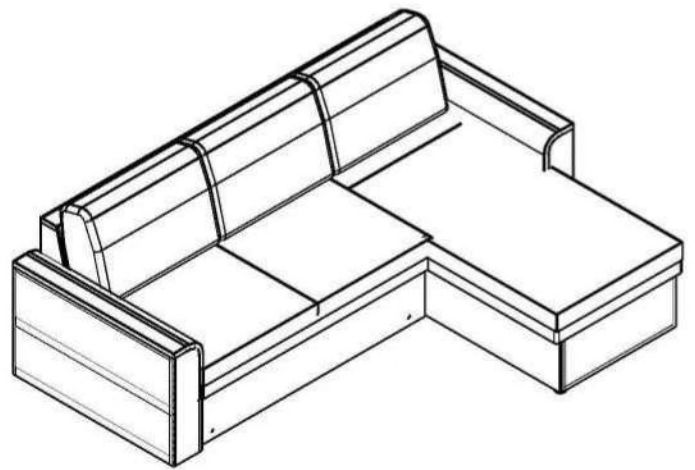

Scandic corner sofa bed

Length 2260 mm

Height 850 mm

Depth 1620 mm

FURNITURE

x4
Screw - M8 L40 - Internal hexagon D6

x4
Washer - M8

x8
Screw - 3,5x30

x8
Leg - D45 H25

x8
Screw - M6 L20

x4
Sectional Hook

x1
Hex key

x4
Bolt - M8 L40

1

Left hand Corner

Right hand Corner