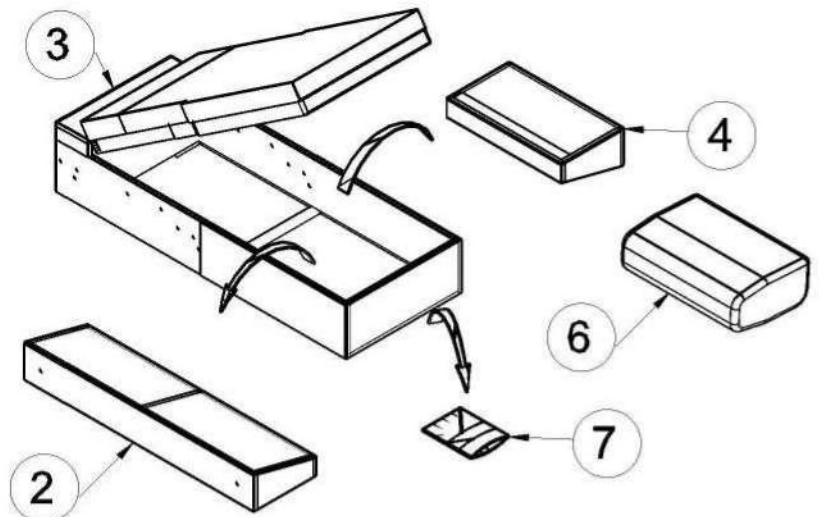

Scandic corner sofa bed

Length 2260 mm

Height 850 mm

Depth 1620 mm

FURNITURE

x4
Screw - M8 L40 - Internal hexagon D6

x4
Washer - M8

x8
Screw - 3,5x30

x8
Leg - D45 H25

x8
Screw - M6 L20

x4
Sectional Hook

x1
Hex key

x4
Bolt - M8 L40

1

Left hand Corner

Right hand Corner

Right hand Corner

Left hand Corner