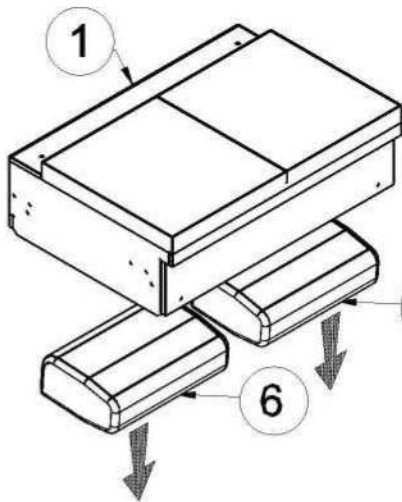

Scandic corner sofa bed

Length 2260 mm

Height 850 mm

Depth 1620 mm

FURNITURE

x4
Screw - M8 L40 - Internal hexagon D6

x4
Washer - M8

x8
Screw - 3,5x30

x8
Leg - D45 H25

x8
Screw - M6 L20

x4
Sectional Hook

x1
Hex key

x4
Bolt - M8 L40

1

Left hand Corner

Right hand Corner

Right hand Corner

Left hand Corner