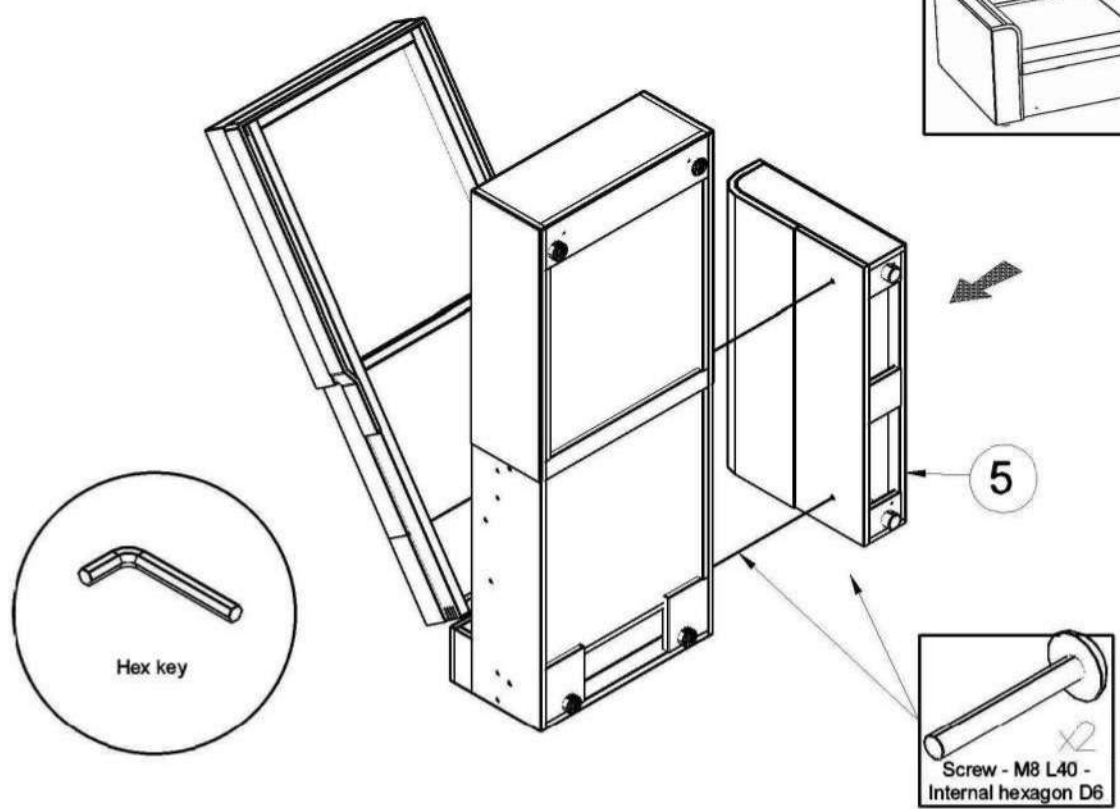

Right hand Corner