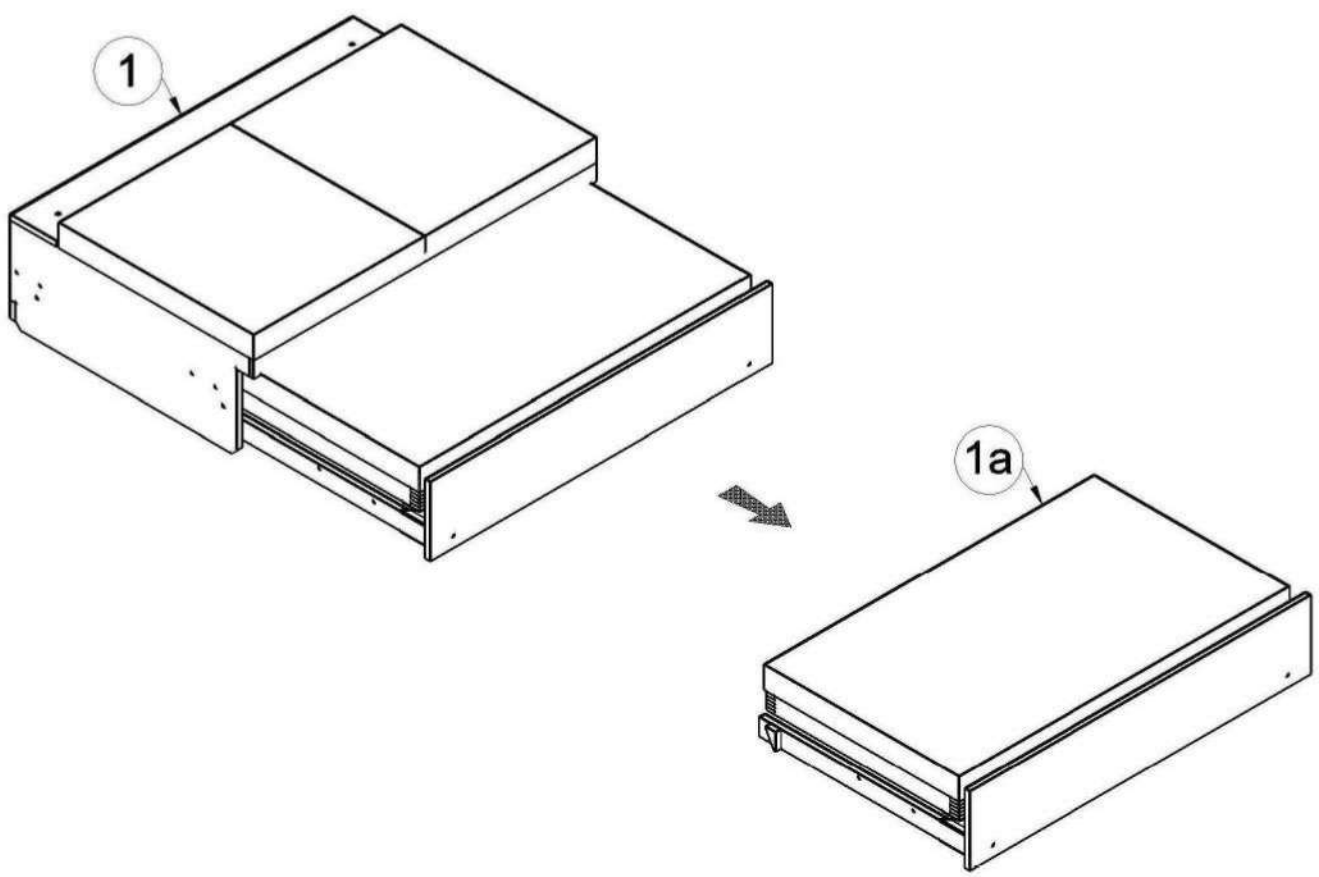

Scandic corner sofa bed

Length 2260 mm

Height 850 mm

Depth 1620 mm

FURNITURE

x4
Screw - M8 L40 - Internal hexagon D6

x4
Washer - M8

x8
Screw - 3,5x30

x8
Leg - D45 H25

x8
Screw - M6 L20

x4
Sectional Hook

x1
Hex key

x4
Bolt - M8 L40

1

Left hand Corner

Right hand Corner