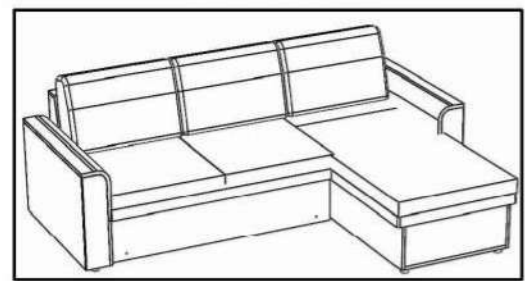

Scandic corner sofa bed

Length 2260 mm

Height 850 mm

Depth 1620 mm

FURNITURE

x4
Screw - M8 L40 - Internal hexagon D6

x4
Washer - M8

x8
Screw - 3,5x30

x8
Leg - D45 H25

x8
Screw - M6 L20

x4
Sectional Hook

x1
Hex key

x4
Bolt - M8 L40

1

Left hand Corner

Right hand Corner

Right hand Corner

Left hand Corner