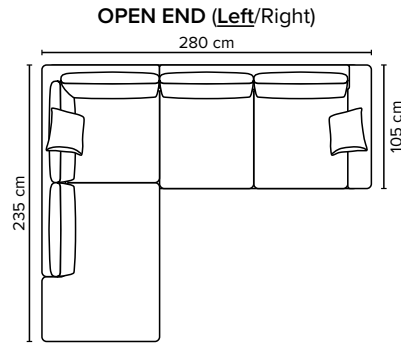

COMBINATIONS

Choose from available sofa models

bellus®

1. **SEAT:** HR Foam 35 kg + ERX Foam 40 kg covered with 200 g fiber
2. **BACK:** Shredded foam mixed with siliconized polyester fiber
   Loose seat cushions and loose back cushions
3. **ARMREST:** Foam 25 kg

1. **DECO PILLOWS:** 1 deco pillow per armrest size 40x40 cm
2. **FRAME:** Plywood + wood
   No-Sag springs
3. **LEG OPTIONS:** Standard: Leg 14 (wooden, h: 16 cm)
   Optional: Leg 15 (metal, h: 17 cm)
   Optional: Leg 9 (metal, h: 18 cm)