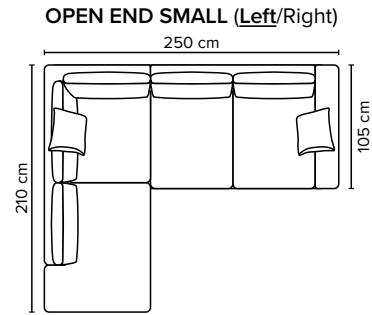

COMBINATIONS

Choose from available sofa models

bellus®

1. **SEAT:** HR Foam 35 kg + ERX Foam 40 kg covered with 200 g fiber
2. **BACK:** Shredded foam mixed with siliconized polyester fiber
   Loose seat cushions and loose back cushions
3. **ARMREST:** Foam 25 kg

1. **DECO PILLOWS:** 1 deco pillow per armrest size 40x40 cm
2. **FRAME:** Plywood + wood
   No-Sag springs
3. **LEG OPTIONS:** Standard: Leg 14 (wooden, h: 16 cm)
   Optional: Leg 15 (metal, h: 17 cm)
   Optional: Leg 9 (metal, h: 18 cm)