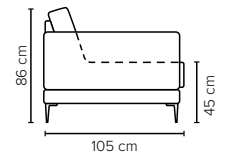

COMBINATIONS

Choose from available sofa models

bellus®