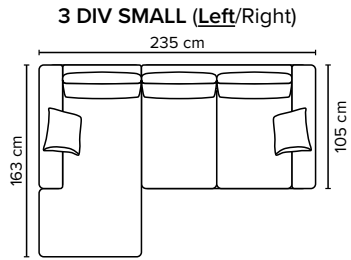

COMBINATIONS

Choose from available sofa models

bellus®

1. **SEAT:** HR Foam 35 kg + ERX Foam 40 kg covered with 200 g fiber
2. **BACK:** Shredded foam mixed with siliconized polyester fiber
   Loose seat cushions and loose back cushions
3. **ARMREST:** Foam 25 kg

1. **DECO PILLOWS:** 1 deco pillow per armrest size 40x40 cm
2. **FRAME:** Plywood + wood
   No-Sag springs
3. **LEG OPTIONS:** Standard: Leg 14 (wooden, h: 16 cm)
   Optional: Leg 15 (metal, h: 17 cm)
   Optional: Leg 9 (metal, h: 18 cm)