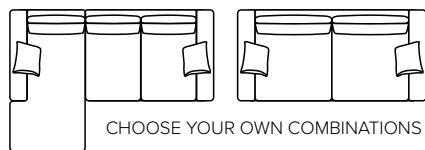

TRENDLINE

A sleek sofa designed for your contemporary home

bellus[®]

COMBINATIONS

Choose from available sofa models

bellus®

- SEAT:** HR Foam 35 kg + ERX Foam 40 kg covered with 200 g fiber
- BACK:** Shredded foam mixed with siliconized polyester fiber
Loose seat cushions and loose back cushions
- ARMREST:** Foam 25 kg

- DECO PILLOWS:** 1 deco pillow per armrest size 40x40 cm
- FRAME:** Plywood + wood
No-Sag springs
- LEG OPTIONS:** Standard: Leg 14 (wooden, h: 16 cm)
Optional: Leg 15 (metal, h: 17 cm)
Optional: Leg 9 (metal, h: 18 cm)