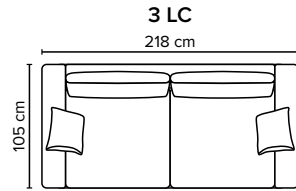

TRENDLINE

A sleek sofa designed for your contemporary home

bellus[®]

COMBINATIONS

Choose from available sofa models

bellus®

- SEAT:** HR Foam 35 kg + ERX Foam 40 kg covered with 200 g fiber
- BACK:** Shredded foam mixed with siliconized polyester fiber
Loose seat cushions and loose back cushions
- ARMREST:** Foam 25 kg

- DECO PILLOWS:** 1 deco pillow per armrest size 40x40 cm
- FRAME:** Plywood + wood
No-Sag springs
- LEG OPTIONS:** Standard: Leg 14 (wooden, h: 16 cm)
Optional: Leg 15 (metal, h: 17 cm)
Optional: Leg 9 (metal, h: 18 cm)