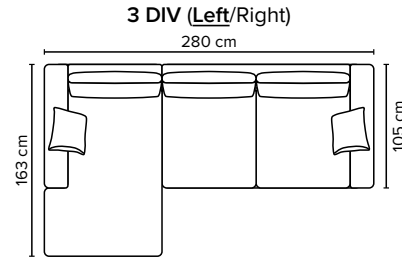

TRENDLINE

A sleek sofa designed for your contemporary home

bellus[®]

COMBINATIONS

Choose from available sofa models

bellus®

- SEAT:** HR Foam 35 kg + ERX Foam 40 kg covered with 200 g fiber
- BACK:** Shredded foam mixed with siliconized polyester fiber
Loose seat cushions and loose back cushions
- ARMREST:** Foam 25 kg

- DECO PILLOWS:** 1 deco pillow per armrest size 40x40 cm
- FRAME:** Plywood + wood
No-Sag springs
- LEG OPTIONS:** Standard: Leg 14 (wooden, h: 16 cm)
Optional: Leg 15 (metal, h: 17 cm)
Optional: Leg 9 (metal, h: 18 cm)