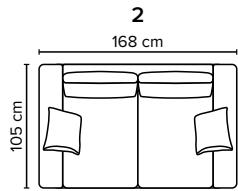

COMBINATIONS

Choose from available sofa models

bellus®