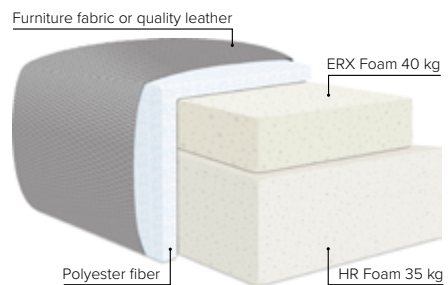

TRENDLINE

A sleek sofa designed for your contemporary home

bellus[®]

COMBINATIONS

Choose from available sofa models

bellus®

- SEAT:** HR Foam 35 kg + ERX Foam 40 kg covered with 200 g fiber
- BACK:** Shredded foam mixed with siliconized polyester fiber
Loose seat cushions and loose back cushions
- ARMREST:** Foam 25 kg

- DECO PILLOWS:** 1 deco pillow per armrest size 40x40 cm
- FRAME:** Plywood + wood
No-Sag springs
- LEG OPTIONS:** Standard: Leg 14 (wooden, h: 16 cm)
Optional: Leg 15 (metal, h: 17 cm)
Optional: Leg 9 (metal, h: 18 cm)